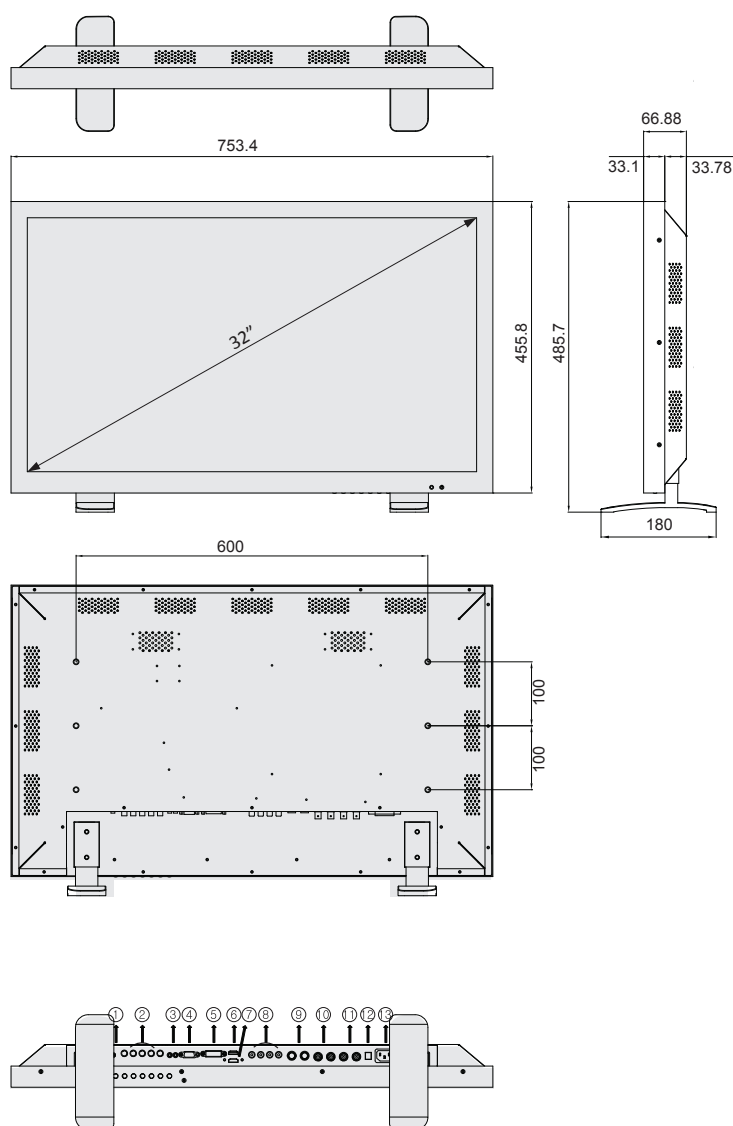

DIMENSIONS

(Unit - mm)

1. TRIGGER IN
2. COMPONENT IN
3. PC STEREO IN/SPEAK OUT
4. VGA
5. DVI
6. HDMI1 IN
7. HDMI2 IN
8. AV(composite) SOUND L/R X2
9. S-VIDEO IN/OUT
10. AV(composite)2 IN/OUT
11. AV(composite)1 IN/OUT
12. CAM OUT
13. AC 110V IN