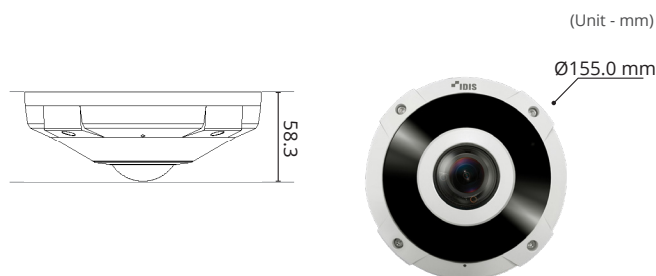

## DC-Y8C13WRX

- Easy Installation with DirectIP NVR
- 12MP Sensor / 9.4MP (3200 x 2944) Resolution
- Fixed-focal Lens (f=1.2mm)
- micro SD / SDHC / SDXC, Smart Failover (Up to 256GB)
- Two-way Audio
- Alarm In / Out
- IK10 / IP67 Supports
- PoE (IEEE 802.3af Class 3), 12VDC
- Day and Night (ICR)
- True Wide Dynamic Range (WDR)
- IR LED (Distance : 15m / 49.2ft)
- Various viewing composition, 6 dewarping view modes
- Supports ONVIF

### DIMENSIONS