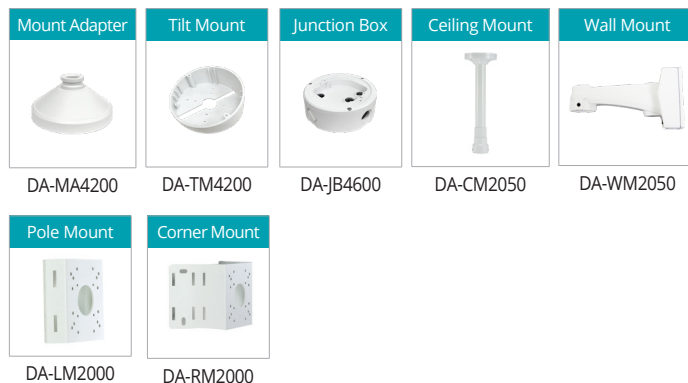

ACCESSORIES (OPTIONAL)