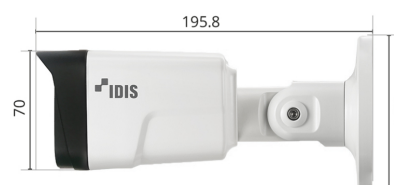

DIMENSIONS

(Unit - mm)