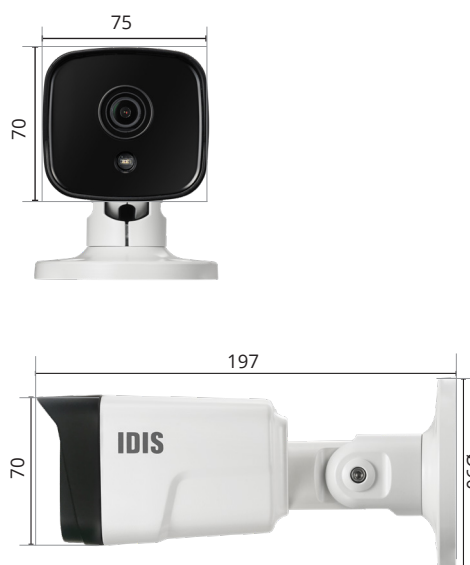

DC-E4513WRX 4.0mm | 6.0mm

- Easy Installation with DirectIP NVR
- 5MP (2592x1944) Resolution
- Fixed-focal Lens (f=4.0mm/6.0mm)
- micro SD / SDHC / SDXC
- Two-way Audio
- Alarm In / Out
- IK10 / IP67 Supports
- PoE (IEEE 802.3af Class 2)
- Day and Night (ICR)
- True Wide Dynamic Range (WDR)
- IR LED (Distance : 30m / 98.4ft)
- 3-axis Mechanical Design for Installation
- Supports ONVIF

SPECIFICATIONS