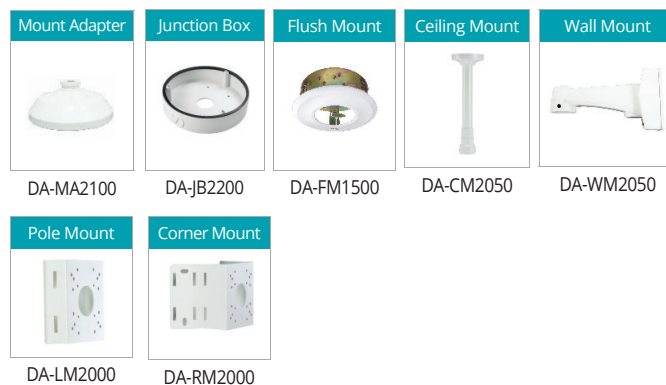

ACCESSORIES (OPTIONAL)