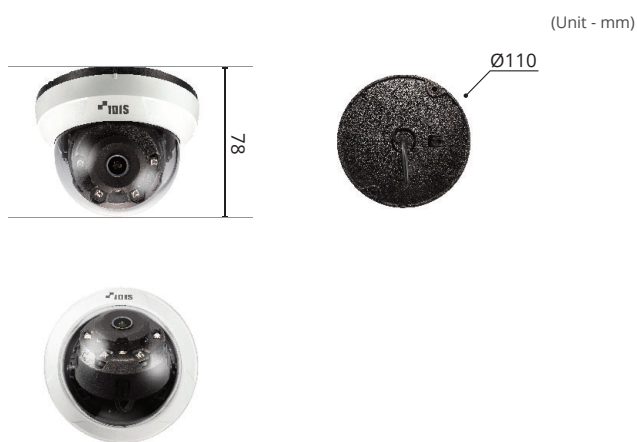

DIMENSIONS