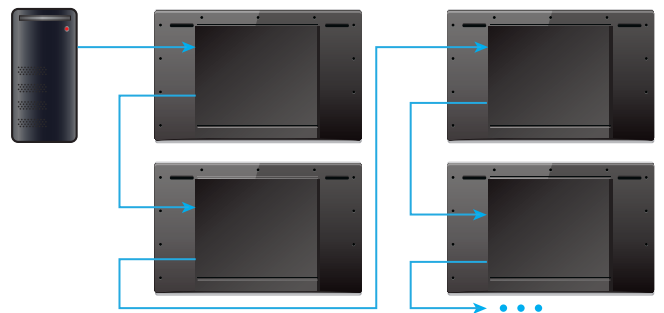

DIMENSIONS

(Unit - mm)

VW-F551

3.6mm ultra-narrow bezel for seamless viewing experience

3.6mm Narrow Bezel

The VW-F551 features incredibly thin bezels at a mere 2.4mm (L/T) and 1.2mm (R/B) - 3.6mm bezel-to-bezel, shaving more than 33% off its competitor models. VW-F551 creates virtually seamless video walls for a more precise and impactful delivery of surveillance scenes, while minimizing viewing distractions.

Display port daisy chain

Without any need of complex distributors, VW-F551 features a digital daisy chain which supports up to 100 displays.