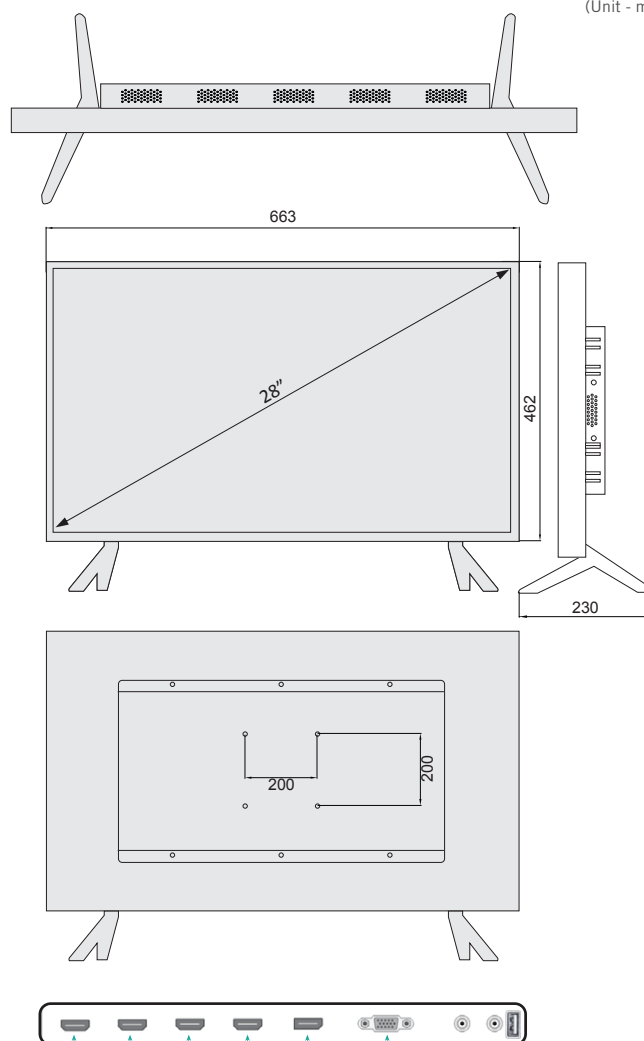

| PANEL | |
|--------------------------------|--|
| Screen Size | 28 Inch |
| Active Display Area | 648.9mm (H) x 369.3mm (V) |
| Max. Resolution | 3840 x 2160 @ 60Hz |
| Panel Technology | WLED Backlight |
| Anti-glare | Yes |
| Pixel Pitch | 0.16mm (H) x 0.16mm (V) |
| Brightness | 400cd/m ² (Typical) |
| Contrast Ratio | 4000:1 |
| Aspect Ratio | 16:9 |
| Viewing Angle (H/V) | 176° / 176° |
| Display Color | 1.07G (8-bit + FRC) |
| Response Time | < 9.5ms |
| Refresh Rate | 60Hz |
| INTERFACE | |
| HDMI In | 4 |
| Display Port | 1 |
| VGA In | 1 |
| DVI In | - |
| Audio Input | 1 |
| Audio Output | 1 |
| BNC Video In | - |
| BNC Video out | - |
| S-Video In / Out | - |
| COMPONENT Y/Pb/Pr IN | - |
| RS232 | - |
| GENERAL | |
| Outline Dimensions (W x H x D) | 663.0mm x 462.0mm x 48.0mm (Stand : 230mm) (26.10" x 18.19" x 1.89") |
| Bezel | - |
| Net Weight | 5kg (11.02lb) |
| Material / Color | Metal / Black |
| Warranty - Parts / Labor | 3 Year / 2 Year |
| MTBF | 50,000 Hours / Panel (40,000 Hours) |
| Power Supply | AC100-240V (50/60Hz) |
| Power Consumption | 110W |
| Power Savings (DPMS) | Yes |
| Operating Temperature | 30°C ~ 35°C (32°F ~ 95°F) |
| Storage Temperature | -20°C ~ 60°C (-4°F ~ 140°F) |
| Built-in Speakers | Yes (2W x 2) |
| Remote Control | Yes |
| VESA Mount Size | 200mm x 200mm / 4 x (M6 x 8) Screws |
| EXTERNAL CONTROLS | |
| IR Sensor (for Remote Control) | Built-in |
| Serial In / Out | No |
| USB | Yes |

DIMENSIONS

(Unit - mm)

VW-F551

3.6mm ultra-narrow bezel for seamless viewing experience

3.6mm Narrow Bezel

The VW-F551 features incredibly thin bezels at a mere 2.4mm (L/T) and 1.2mm (R/B) - 3.6mm bezel-to-bezel, shaving more than 33% off its competitor models. VW-F551 creates virtually seamless video walls for a more precise and impactful delivery of surveillance scenes, while minimizing viewing distractions.