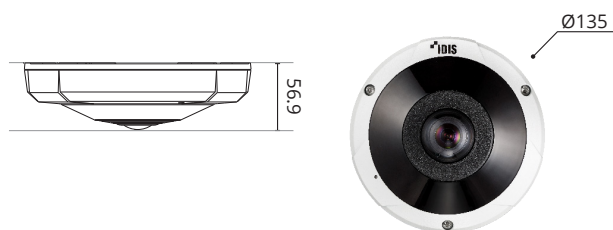

5MP Vandal-Resistant IR Fisheye Camera

DC-Y6516WRX-A

- Easy Installation with DirectIP NVR
- 5MP (2560 x 2048) Resolution
- Fixed-focal Lens (f = 1.5 mm)
- micro SD / SDHC / SDXC, Smart Failover (Up to 256GB)
- Alarm In / Out
- IK10 / IP67 Supports
- PoE (IEEE 802.3af Class 3), 12V DC
- Day and Night (ICR)
- True Wide Dynamic Range (WDR)
- IR LED (Distance : 20 m / 65.6 ft)
- Various viewing composition, 6 dewarping view modes
- Supports ONVIF

SPECIFICATIONS