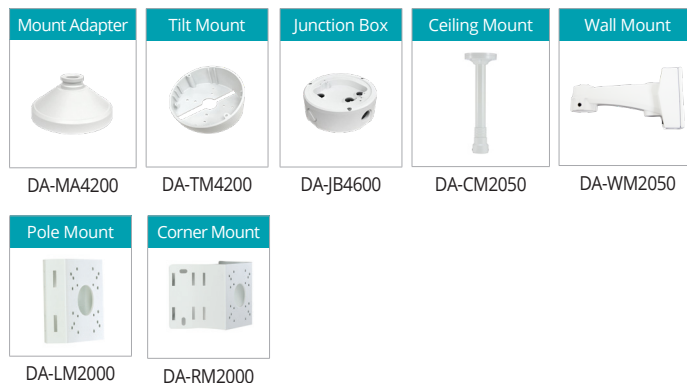

DIMENSIONS

(Unit - mm)

ACCESSORIES (OPTIONAL)

ACCESSORIES CONFIGURATION TREE