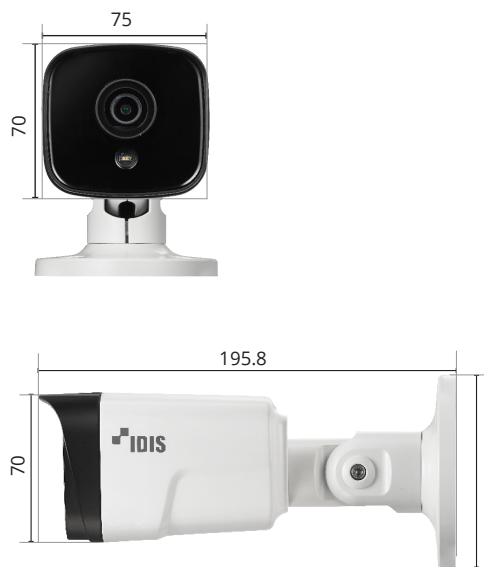

DIMENSIONS

(Unit - mm)