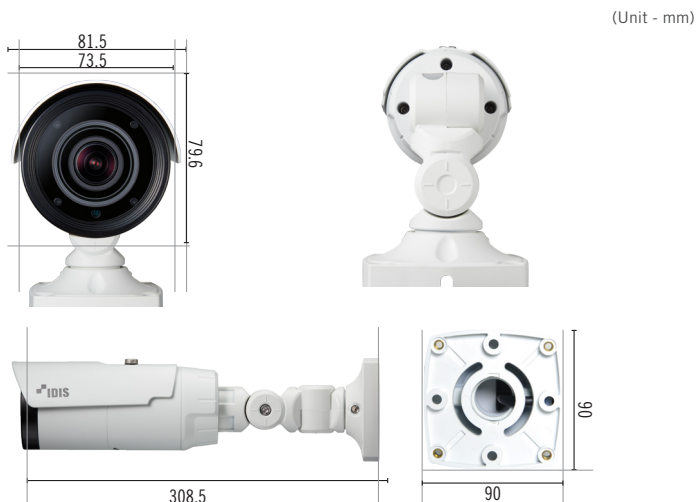

DIMENSIONS