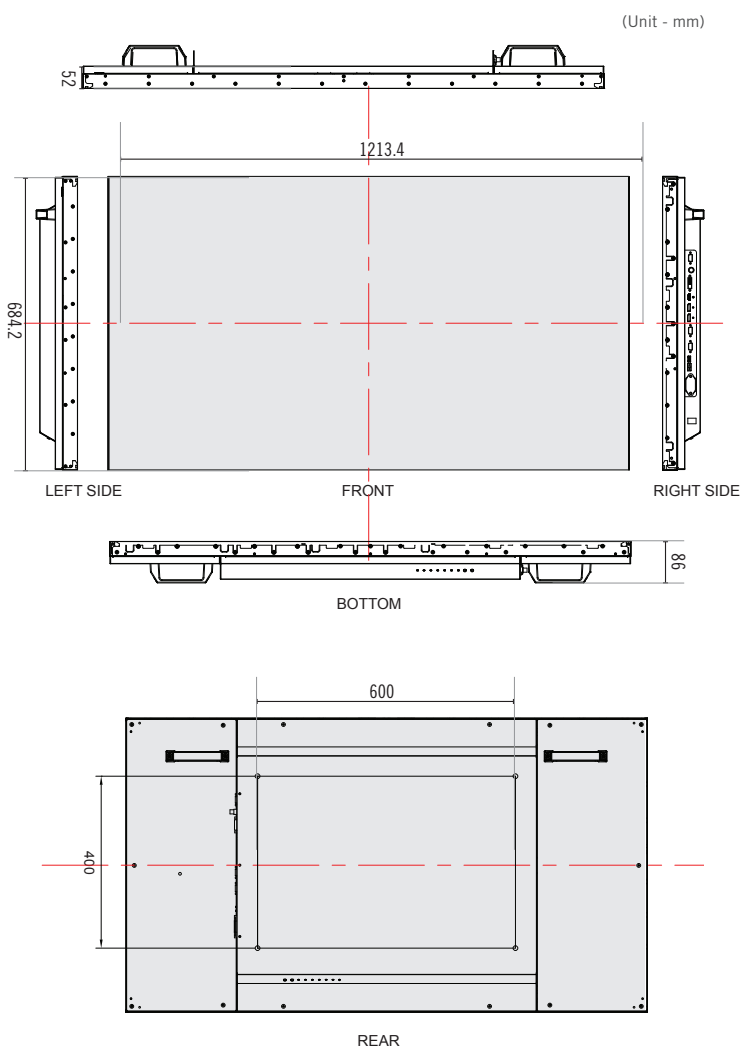

VW-F551

- Ultra narrow bezel for seamless viewing (3.6mm bezel-to-bezel)
- Full HD resolution (1920 x 1080)
- VESA-compliant mounting
- Clear motion display with S-IPS panel
- Anti-glare coating
- Wide viewing angle (178°)
- Lifetime up to 60,000 hours
- Low power consumption
- HDMI / DP / VGA / DVI / BNC / RS232

SPECIFICATIONS

PANEL	
Screen Size	55"
Active Display Area	1209.6mm (H) x 680.4mm (V)
Resolution	Full HD (1920 x 1080)
Panel Technology	In-plane Switching
Anti-glare	Yes
Pixel Pitch	0.63mm (H) x 0.63mm (V)
Brightness	500 cd/m2
Contrast Ratio	1400:1
Aspect Ratio	16:9
Viewing Angle (H / V)	178° / 178°
Display Color	1.06 Billion
Response Time	12ms
Refresh Rate	60Hz
INTERFACE	
HDMI In	1
Display Port	1 (1.1a Ver.) Input / 1 (1.1a Ver.) Output
VGA In	1
DVI In	1
Audio Input	-
Audio Output	-
BNC Video In	1
RS232	1
GENERAL	
Outline Dimensions (W x H x D)	1213.4mm x 684.2mm x 86mm (47.7" x 26.9" x 3.3")
Bezel	3.6mm Bezel-to-Bezel-
Net Weight	24kg (52.9lb)
Material / Color	Metal / Black
Warranty - Parts / Labor	3 Year / 3 Year
MTBF	60,000 Hours
Power Supply	AC 110 ~ 127V 50/60Hz, 220 ~ 240 50/60Hz
Power Consumption	240W
Power Savings (DPMS)	Yes
Operating Temperature	5°C ~ 35°C (41°F ~ 95°F)
Storage Temperature	0°C ~ 40°C (32°F ~ 104°F)
Built-in Speakers	-
Remote Control	Yes
VESA Mount Size	600mm x 400mm / M8 Screw
EXTERNAL CONTROLS	
IR Sensor (For Remote Control)	Built-in
Serial In / Out	RS232-C Daisy Chain
USB	For Firmware Update

DIMENSIONS

PRODUCT IMAGES