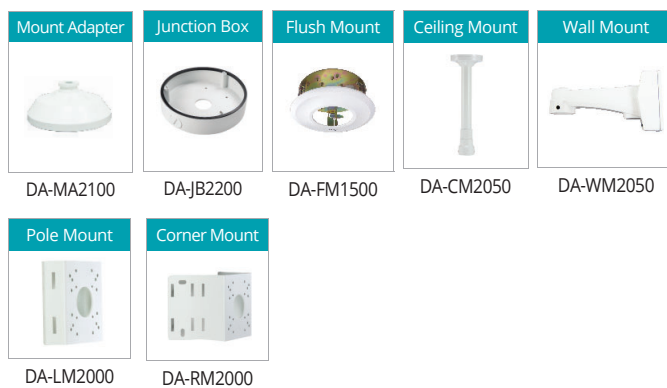

ACCESSORIES (OPTIONAL)