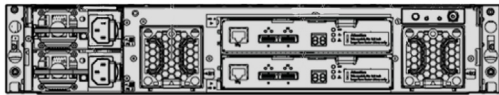

DIMENSIONS

SPECIFICATIONS

IS-1000		
SYSTEM	Hard Disk Drive Configuration	Up to 12 x SATA Hard Disk Drives, Hot-swappable, RAID 5 / RAID 6 (Optional)
	Recording Storage Capacity	Up to 72TB Raw, 60TB Effective (RAID 6 - 12TB, 12 Bay), 66TB Effective (RAID 5 - 6TB, 12 Bay)
	Interface to IR-1000	IPass (Mini-SAS), Two (One In, Other is Out)
	Cascading	Up to 8 Expansion Storage in a Dual Domain configuration
MECHANICAL	Form Factor	2U Rack Mount Chassis
	Dimensions (W x D x H)	450mm x 567mm x 88mm (17.99in x 22.3in x 3.47in)
	Weight	Maximum 59.97lb (27.2kg)
ELECTRICAL	Power Input	100-240V AC
	Power Supply	Redundant, Hot Swappable
	Power Consumption	300W
ENVIRONMENTAL	Operating Temperature	10°C to 35°C (50°F to 95°F)
	Storage Temperature	-40°C to 66°C (-40°F to 150°F)
	Operating Humidity	10% to 90% Relative Humidity 28°C (82.4°F) Maximum Wet Bulb Temperature Non-condensing
	Non-operating Humidity	5% to 95% Relative Humidity
	Operating Altitude	3048m (10,000ft)
	Storage Altitude	9144m (30,000ft)

ORDERING INFORMATION

Part Number	Description
IS-1000-EXE1-CNTR	Controller Card for Connecting Storage Expansion to an IDIS Enterprise NVR
IS-1000-EXE1-3TB-RD5	3TB / SAS Cable
IS-1000-EXE1-48TB-RD5	48TB RAID5 Expansion / SAS Cable
IS-1000-EXE1-48TB-RD6	48TB RAID6 Expansion / SAS Cable
IS-1000-EXE1-72TB-RD5	72TB RAID5 Expansion / SAS Cable
IS-1000-EXE1-72TB-RD6	72TB RAID6 Expansion / SAS Cable
IS-1000-EXE1-3Y WTY 24HR	3 Year 24/7 Full Care Service