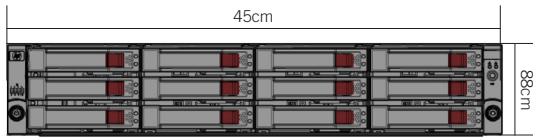


IDIS

Expansion Storage

IS-1000

The expansion storage of an IDIS Enterprise network video recorder (NVR) provides greater flexibility to increase storage capacity in a world-class security solution. Hot-swappable disk drives, power supplies, and coolings guarantee a system that runs without recording disruption. Pre-failure alerts generated by extensive fault prediction capabilities minimize a risk of failure in an IDIS enterprise security system. Storage capacity can grow easily up to eight expansion storage or 96 drives without IT expertise. Flexibility to mix and match SAS and SATA drives in the same enclosure provides more options of disks for storage expansion.

DIMENSIONS

SPECIFICATIONS

IS-1000		
SYSTEM	Hard Disk Drive Configuration	Up to 12 x SATA Hard Disk Drives, Hot-swappable, RAID 5 / RAID 6 (Optional)
	Recording Storage Capacity	Up to 72TB Raw, 60TB Effective (RAID 6 - 12TB, 12 Bay), 66TB Effective (RAID 5 - 6TB, 12 Bay)
	Interface to IR-1000	IPass (Mini-SAS), Two (One In, Other is Out)
	Cascading	Up to 8 Expansion Storage in a Dual Domain configuration
MECHANICAL	Form Factor	2U Rack Mount Chassis
	Dimensions (W x D x H)	450mm x 567mm x 88mm (17.99in x 22.3in x 3.47in)
	Weight	Maximum 59.97lb (27.2kg)
ELECTRICAL	Power Input	100-240V AC
	Power Supply	Redundant, Hot Swappable
	Power Consumption	300W
ENVIRONMENTAL	Operating Temperature	10°C to 35°C (50°F to 95°F)
	Storage Temperature	-40°C to 66°C (-40°F to 150°F)
	Operating Humidity	10% to 90% Relative Humidity 28°C (82.4°F) Maximum Wet Bulb Temperature Non-condensing
	Non-operating Humidity	5% to 95% Relative Humidity
	Operating Altitude	3048m (10,000ft)
	Storage Altitude	9144m (30,000ft)