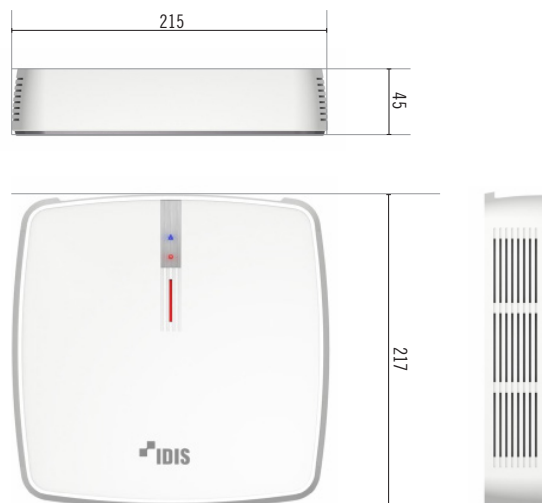

DIMENSIONS

(Unit - mm)

1 HDMI Out Port	4 Network Port
2 VGA Out Port	5 Video In / PoE Ports
3 USB Port	6 Power In Port (56V)