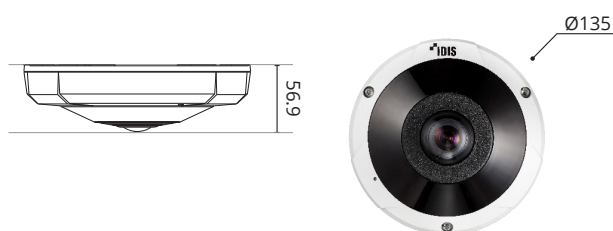

DIMENSIONS

(Unit - mm)