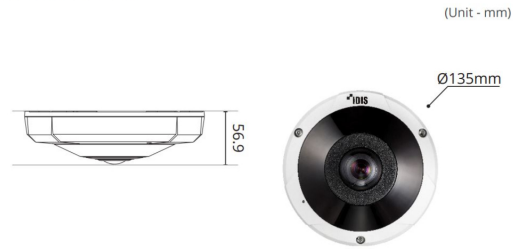

PRODUCT IMAGE

DIMENSIONS