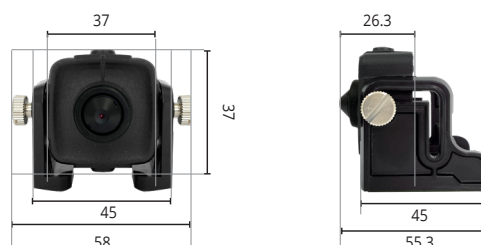

Camera Module