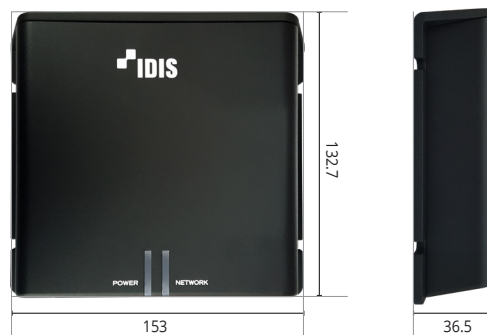

Main Module

- ① Earth
- ② Power In Port (12V)
- ③ LAN / PoE Ports
- ④ Micro SD
- ⑤ Video In
- ⑥ Alarm In/Out, Audio in/Out