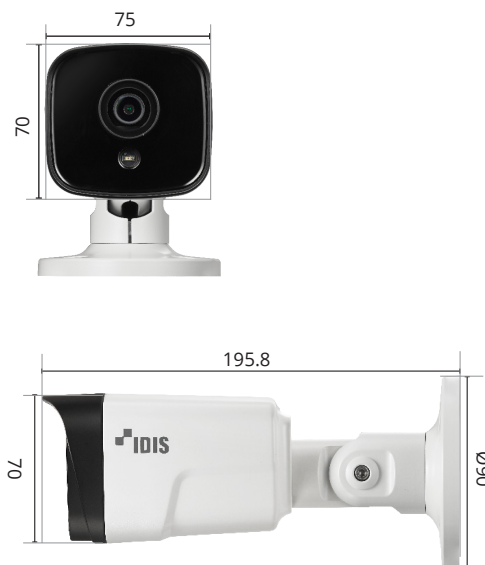

DIMENSIONS

(Unit - mm)