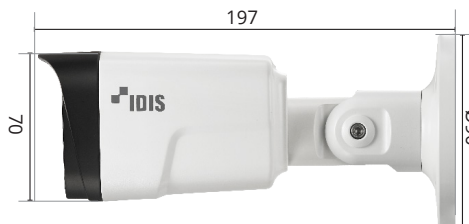

DC-E4213WRX 2.8mm | 4.0mm | 6.0mm

- Easy Installation with DirectIP NVR
- Full HD (1080p) Resolution
- Fixed-focal Lens (f = 2.8mm / 4.0 mm / 6.0 mm)
- micro SD / SDHC / SDXC
- Two-way Audio
- Alarm In / Out
- IK10 / IP67 Supports
- PoE (IEEE 802.3af Class 2)
- Day and Night (ICR)
- True Wide Dynamic Range (WDR)
- IR LED (Distance : 30 m / 98.4 ft)
- 3-axis Mechanical Design for Installation
- Supports ONVIF

SPECIFICATIONS