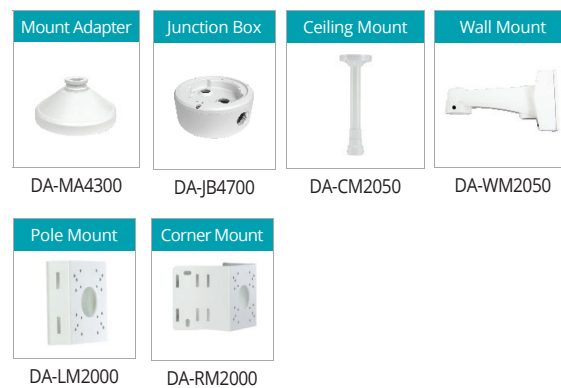

DIMENSIONS

(Unit - mm)

ACCESSORIES (OPTIONAL)

ACCESSORIES CONFIGURATION TREE