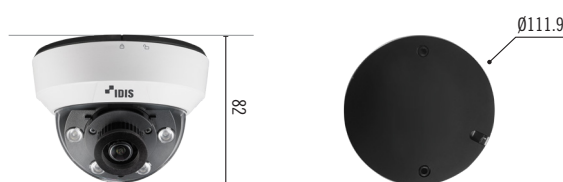

DIMENSIONS

(Unit - mm)

ACCESSORIES (OPTIONAL)

ACCESSORIES CONFIGURATION TREE