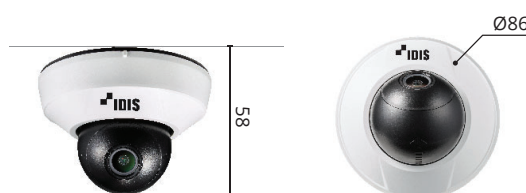

DIMENSIONS

(Unit - mm)