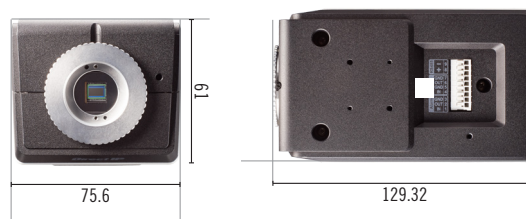

DIMENSIONS

(Unit - mm)