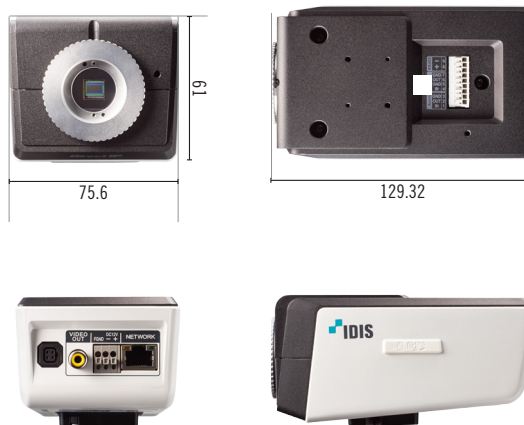

DIMENSIONS

(Unit - mm)