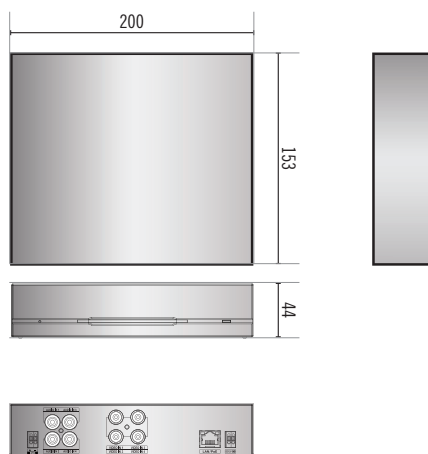

DirectIP™ 4-channel Encoder

DE-1104

- Specialized in DirectIP™ NVR
- Supports PTZ with RS485 port
- Supports 4 audio input ports
- Supports quadruple stream
- Supports 4 analogue camera input ports

SPECIFICATIONS

ENCODER	
Video Compression	H.264
Video Input	4 BNC Composite
Max Video Resolution	D1 : 720x480 / 720x576 (NTSC / PAL) 960H : 960x480 / 960x576 (NTSC / PAL)
Frame Rate	30ips@960H (per channel)
Multi Streaming Video	Quadruple stream
Max.Network Throughput	48Mbps
Audio In / Out	4 RCA / -
PTZ Support	Yes (RS485)
Trigger Events	Motion detection, Video loss, Tempering
DirectIP Support	Yes
GENERAL	
Dimensions (W x H x D)	200mm x 44mm x 153mm (7.9" x 1.7" x 6.0")
Weight	0.84kg (1.85lbs)
Operation Temperature	0°C ~ 40°C (32°F ~ 104°F)
PoE(class)	Yes(IEEE 802.3af Class 3)
Power Input	12VDC, PoE
Power Consumption	10W
Approvals	FCC, CE

DIMENSIONS

(Unit - mm)

DirectIP™ 8-channel Encoder

DE-1108

- Specialized in DirectIP™ NVR
- Supports PTZ with RS485 port
- Supports 4 audio input ports
- Supports quadruple stream
- Supports 8 analogue camera input ports

DIMENSIONS

(Unit - mm)